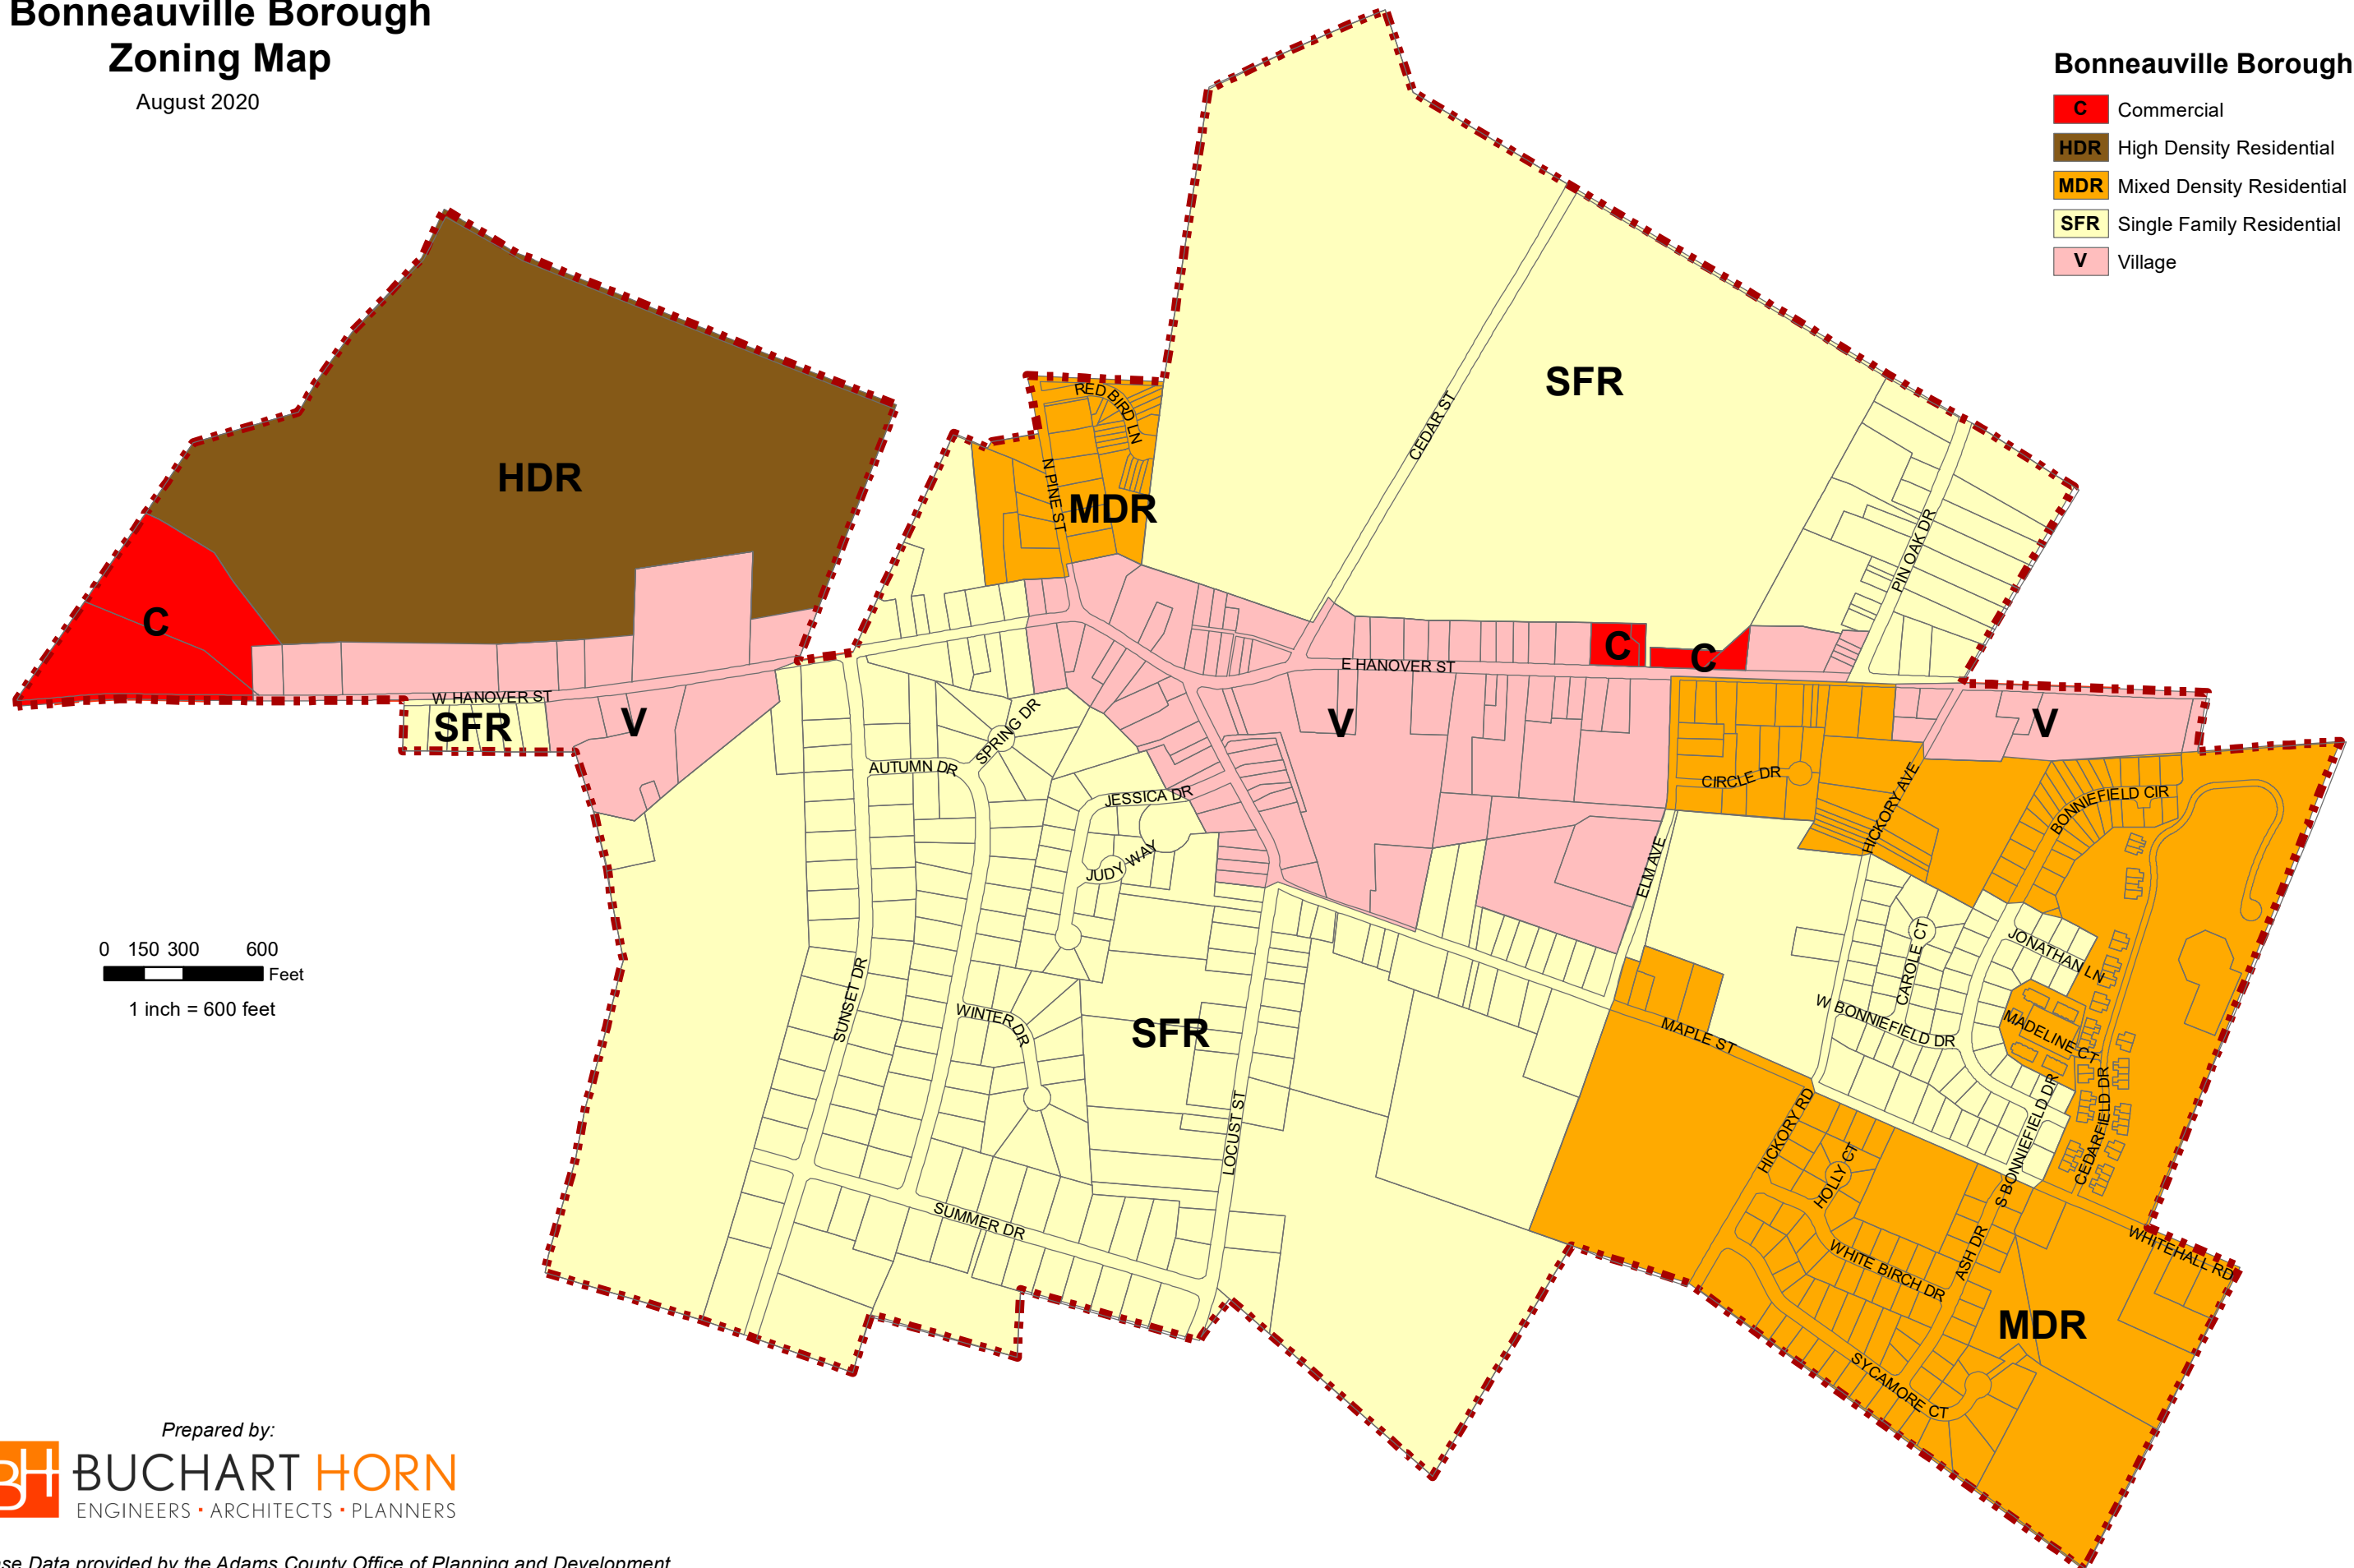

Bonneauville Borough Zoning Map

August 2020

Bonneauville Borough Zoning

- C** Commercial
- HDR** High Density Residential
- MDR** Mixed Density Residential
- SFR** Single Family Residential
- V** Village

0 150 300 600 Feet
1 inch = 600 feet

Prepared by:
BH BUCHART HORN
ENGINEERS • ARCHITECTS • PLANNERS

GIS Base Data provided by the Adams County Office of Planning and Development